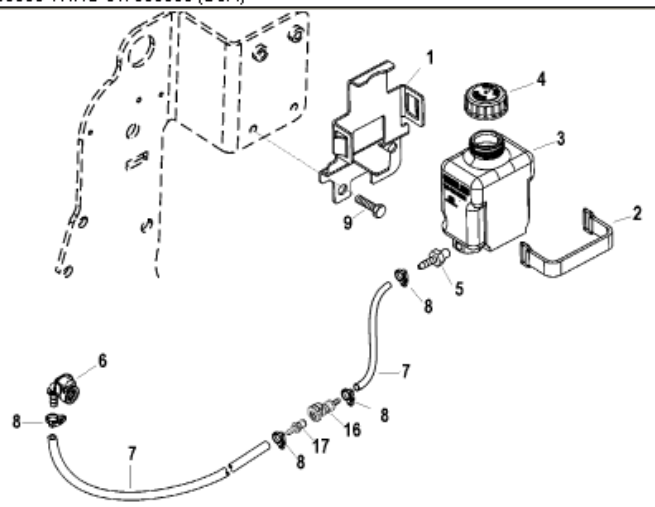

Parts List						
Ref	Class	Part	Description	Qty	Comment	Footnote
1		860065A	BRACKET KIT, Lube Monitor Rese	1	(Closed Cooling)	
2		808023T	STRAP, Reservoir Retainer	1		
3		806193A36	RESERVOIR, Lube Monitor	1	(Closed Cooling)	
4	36	806727	CAP, Lube Reservoir	1		
5	22	808624	CONNECTOR, Lube Reservoir	1		
6	22	861163	QUICK CONNECTOR, (90 Degree)	1		
7	32	19409	HOSE, (54.00 Inches Bulk) (.25 Inc	1		
8	54	41582	CLAMP, Nylon, Hose	AF		
9	10	98261	SCREW, (.375-16 x .750)	2		
10		865175T	BRACKET, Lube Monitor Reservoir	1	(Standard Cooling)	
11		806193A37	RESERVOIR, Lube Monitor	1	(Standard Cooling)	
12	36	806727	CAP, Lube Reservoir	1		
13	22	85439001	CONNECTOR, Male, Lube Reservoir	1		
14	10	828552	SCREW, (.375-16 x .500)	1		
15	11	826709	NUT, (.250-20)	1		
16	22	865190	CONNECTOR, Female	1		
17	22	865191	FITTING, Male	1		