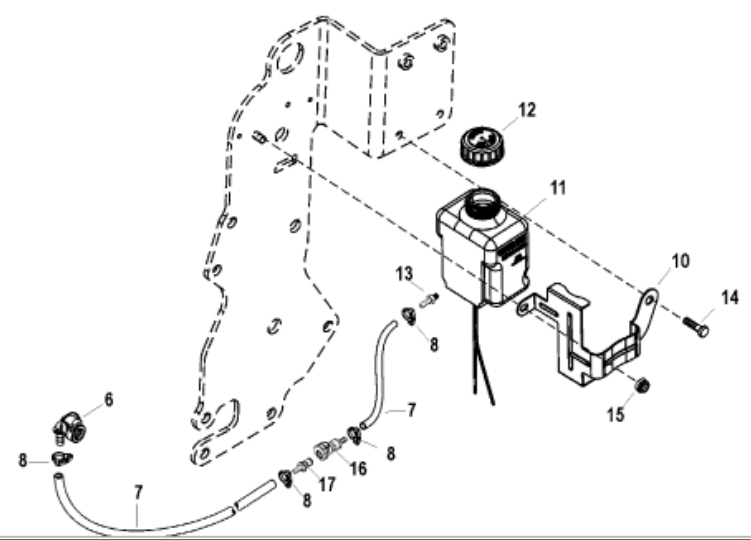

Parts List						
Ref	Class	Part	Description	Qty	Comment	Footnote
1		860065A	BRACKET KIT, Lube Monitor Rese	1	(Closed Cooling)	
2		808023T	STRAP, Reservoir Retainer	1		
3		806193A36	RESERVOIR, Lube Monitor	1	(Closed Cooling)	
4	36	806727	CAP, Lube Reservoir	1		
5	22	808624	CONNECTOR, Lube Reservoir	1		
6	22	861163	QUICK CONNECTOR, (90 Degree)	1		
7	32	19409	HOSE, (54.00 Inches Bulk) (.25 Inc	1		
8	54	41582	CLAMP, Nylon, Hose	AF		
9	10	98261	SCREW, (.375-16 x .750)	2		
10		865175T	BRACKET, Lube Monitor Reservoir	1	(Standard Cooling)	
11		806193A37	RESERVOIR, Lube Monitor	1	(Standard Cooling)	
12	36	806727	CAP, Lube Reservoir	1		
13	22	85439001	CONNECTOR, Male, Lube Reservoir	1		
14	10	828552	SCREW, (.375-16 x .500)	1		
15	11	826709	NUT, (.250-20)	1		
16	22	865190	CONNECTOR, Female	1		
17	22	865191	FITTING, Male	1		